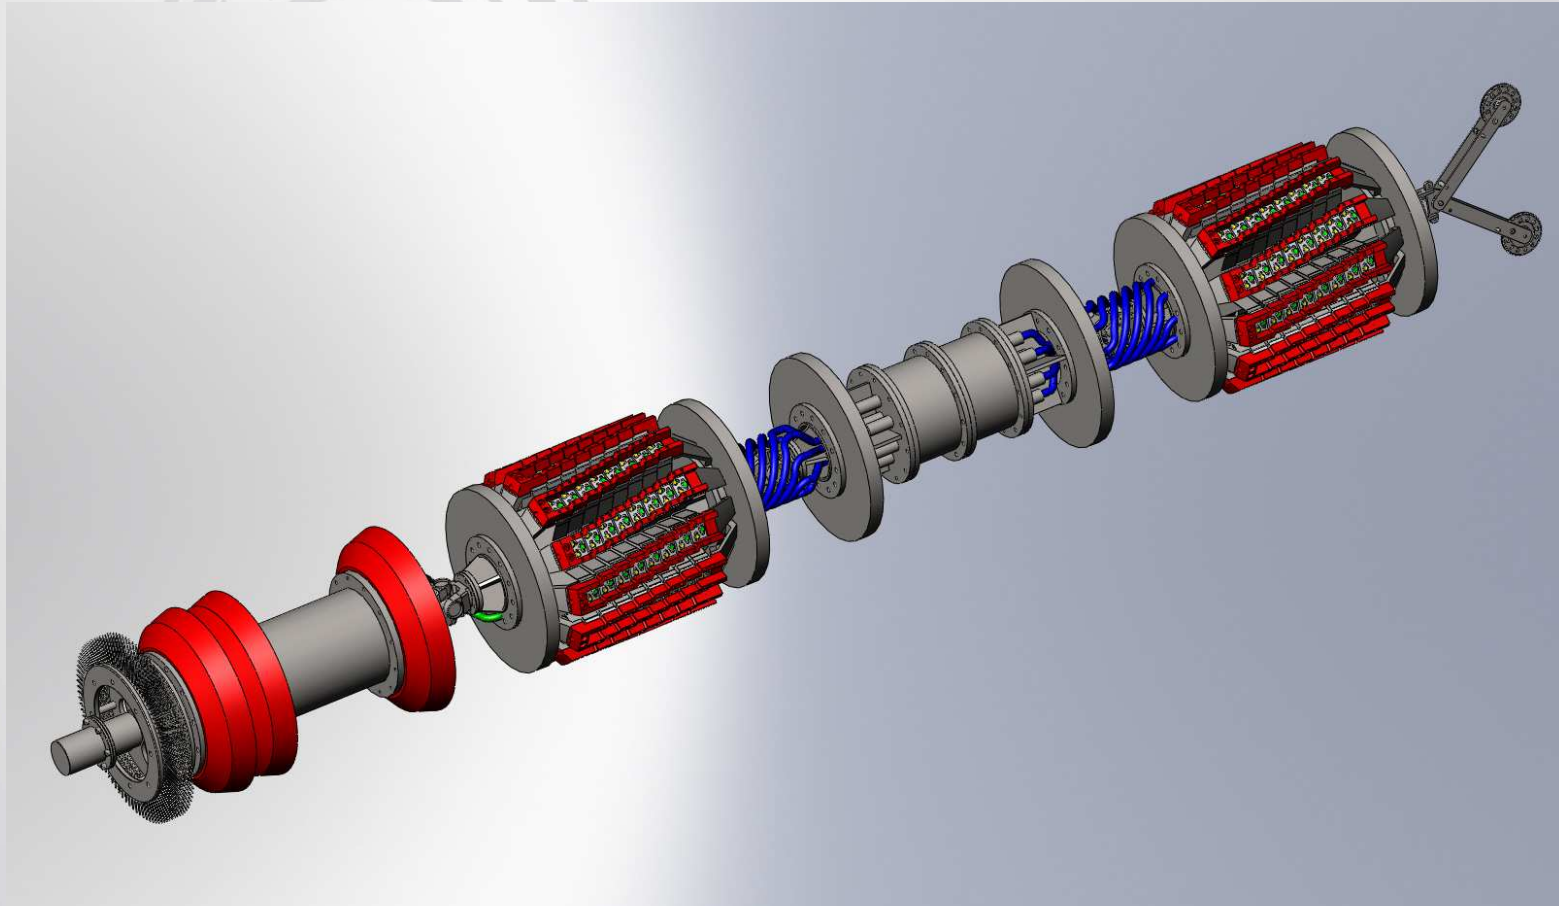

# CRACKSONIC - Ultrasonic Crack Detection Intelligent Pig

CDRiA Pipeline Services Ltd

We announce our new tools:

CRACKSONIC 500 and CRACKSONIC 600 will be launched in IVQ 2013 and IQ 2014 respectively. This two intelligent tools are designed for Crack Detection and Sizing Pipeline Inline Inspection. CRACKSONIC tools feature detectability of axial and circumferential crack as well.